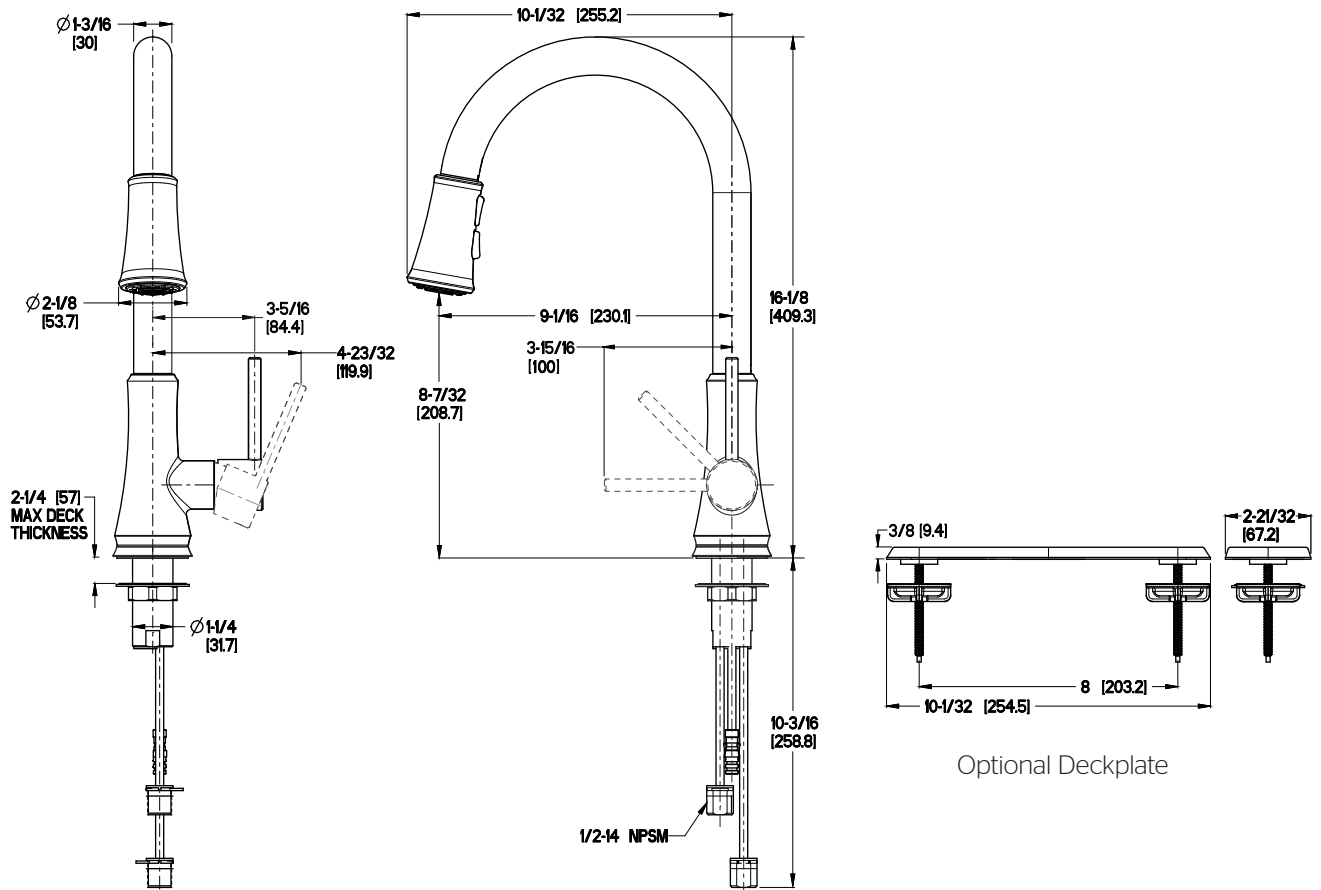

Pfirst Series™

Pull Down Kitchen Faucet

- G529-PF1C Finish(C)
- G529-PF1S Finish(S)
- G529-PF1Y Finish(Y)

Specifications

- 3 Function Pull-Down Sprayer
- Forward Handle Operation

Features

- 1.8 GPM Flow Rate
- 1 or 3-Hole Installation; Deck Plate or Single Hole Mounting Option
- 3 Function Pull-Down Sprayer (Stream, Spray, and Pause)
- Pfaster Connect™
- Forward Handle Operation
- Pforever Warranty®

Code Compliance

Pfister products are designed and manufactured in compliance with the following standards and codes:

- IAPMO Certified
- CSA B125 Certified
- ASME A112.18.1
- NSF 61/9 Annex G (Low lead)
- Cal Green Compliant
- CEC Compliant
- ADA Compliant-ANSI A117.1 (Lever handles only)
- ASME A112.18.3 (Backflow Prevention)

Dimensions

Ø1-3/8 Min to Ø1-1/2 Max. Deck Hole Openings